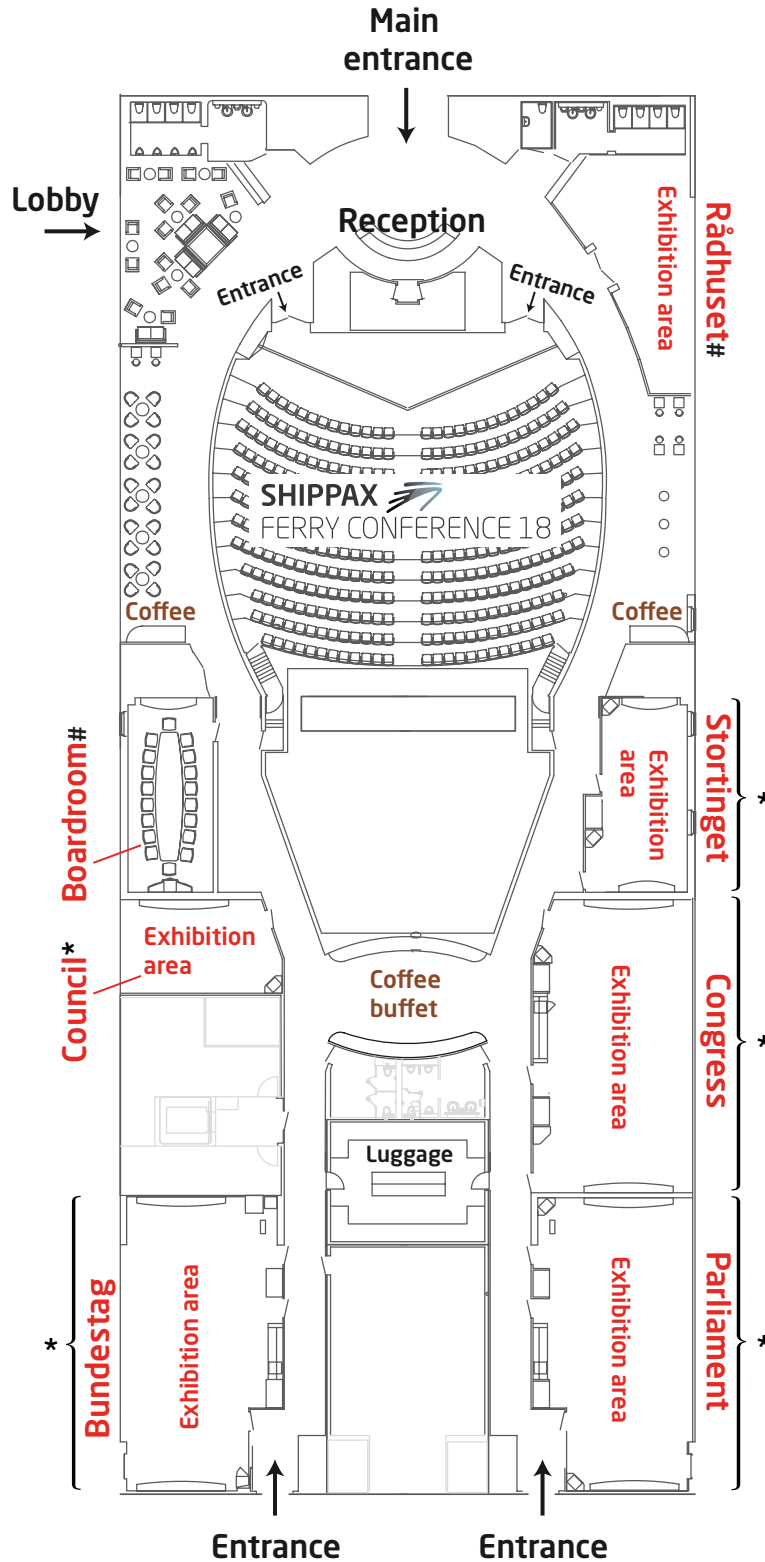

### COLOR MAGIC - CONFERENCE CENTER (DECK 12)

\* Height 2.30 m  
 # Height 2.20 m